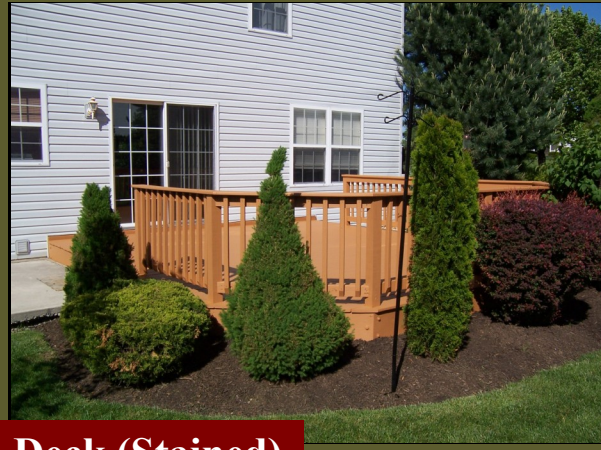

R J Kohl Construction Deck Photo Gallery

Custom Decks to Fit Your Lifestyle

Removed the old deck to build a new 12' x 32' deck.

The new deck has Trex flooring, white vinyl railings and a gate.

16' x 32' Pressure Treated Deck with Two Sets of Steps and Bench

Pressure Treated Deck (Stained)

Diagonal Deck Boards

Custom Decks to Fit Your Lifestyle

LOTS OF DESIGNS TO CHOOSE FROM

Wide steps and closed bottom (above). Diagonal corners (below).

OLD PORCH AND ROOF

NEW PORCH AND ROOF

**Do you have a door to no where because the builder price was too high?
Then check out our prices!!**

EXTRA WIDE, MULTILEVEL

Custom Decks to Fit Your Lifestyle